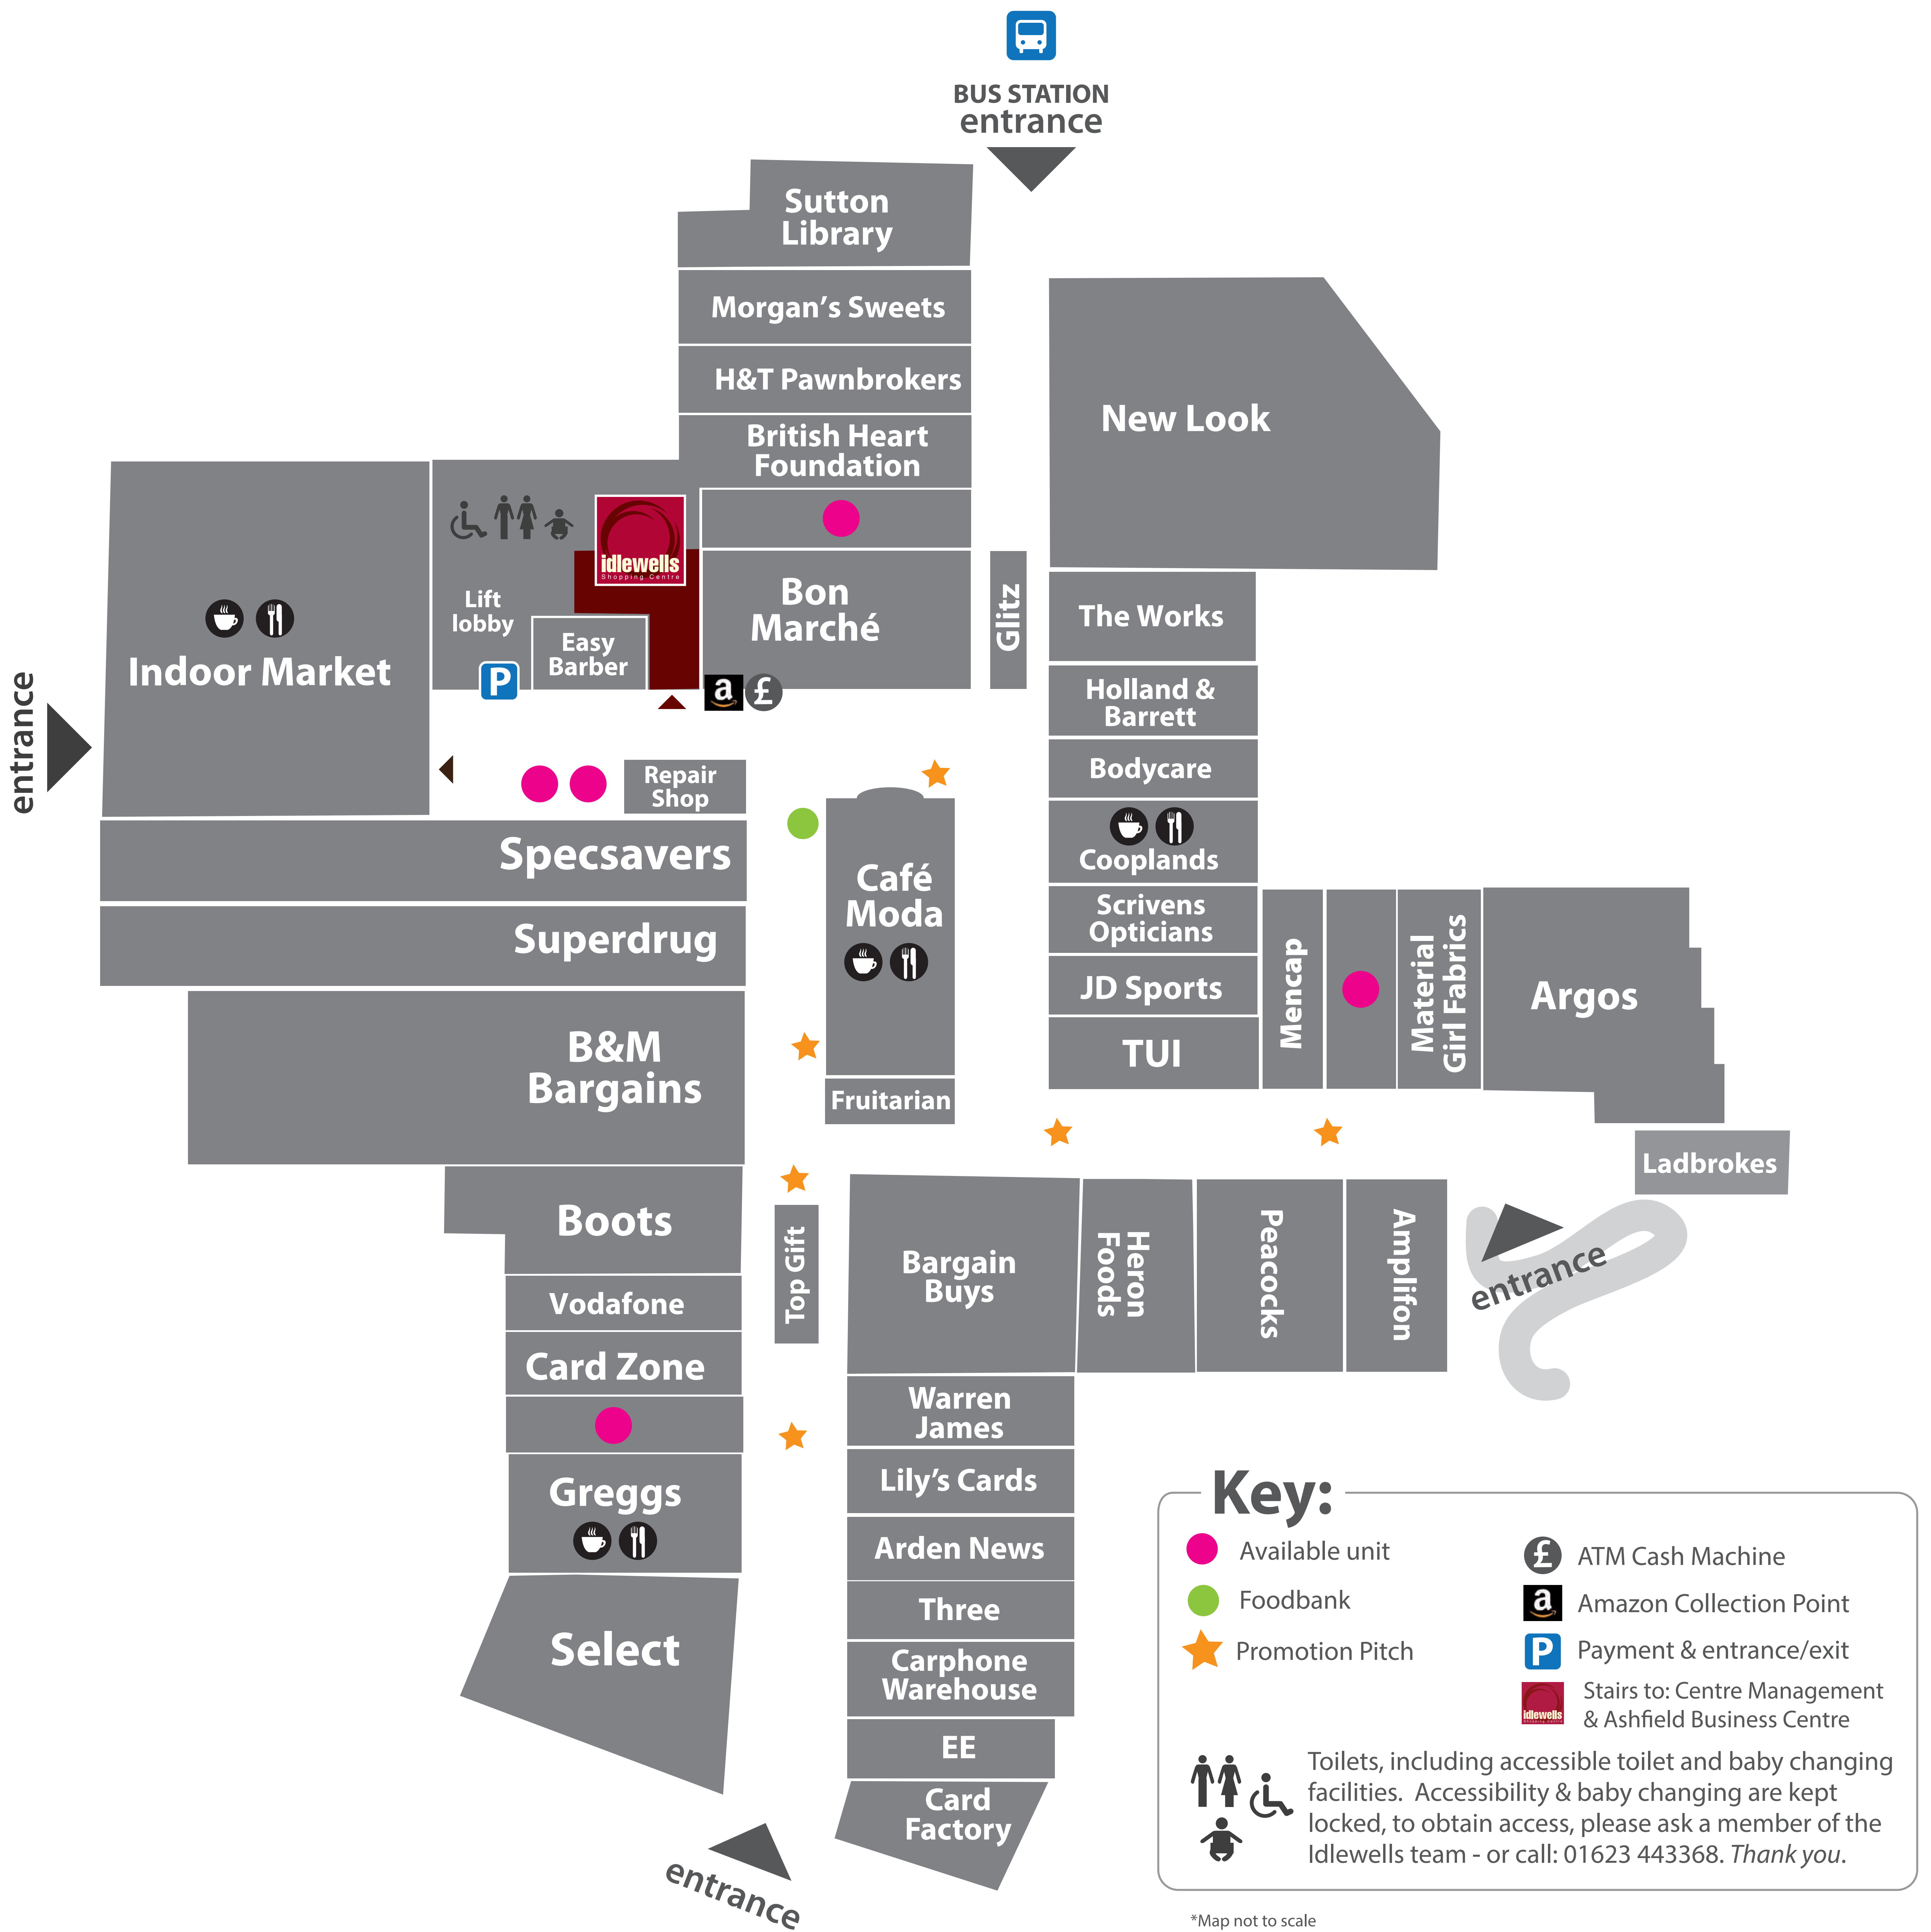

STORE GUIDE

Key:

- Available unit
- Foodbank
- ★ Promotion Pitch
- 🚰 ATM Cash Machine
- 📦 Amazon Collection Point
- 🅑 Payment & entrance/exit
- 🏢 Stairs to: Centre Management & Ashfield Business Centre

🚻 Toilets, including accessible toilet and baby changing facilities. Accessibility & baby changing are kept locked, to obtain access, please ask a member of the Idlewells team - or call: 01623 443368. Thank you.

*Map not to scale